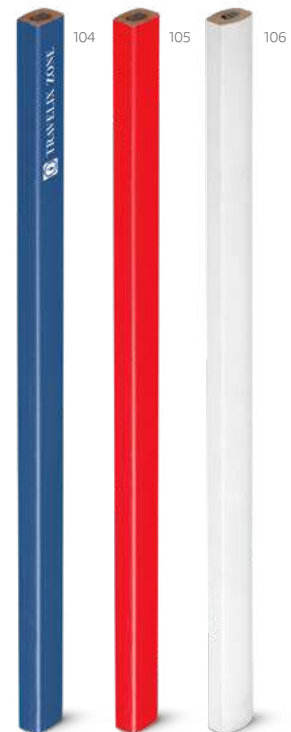

Grafit Colour — 91725

Wooden carpenter's pencil (not sharpened).

11 x 175 x 7 mm
PDP – 8 x 50 mm