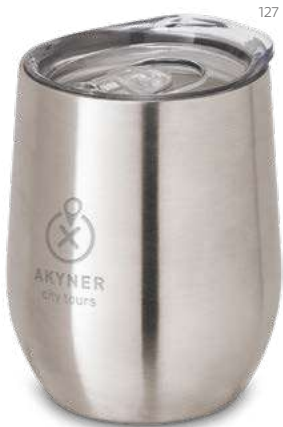

Hassi — 94676

Double-walled stainless steel and PP travel cup. Volume-capacity 510 mL. Supplied in a box.

Inox $\pm$ Ø87 x 151 mm

LSR – 30 x 40 mm

Sliding lid

127