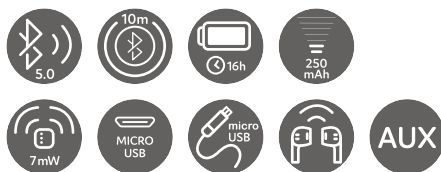

CHARACTERISTICS:

- Foldable
- Microphone
- Volume control
- Connection to mobile device playlist
- Cable included

133

Beatdrum 97956

Beatdrum are foldable wireless headphones in ABS and fabric with 5.0 bluetooth connection. Beatdrum's finish is rubberized and completed with fabric details. Ideal to complete any style. Supplied in a black gift box.

95 x 155 x 52 mm

TRS - Ø40 mm