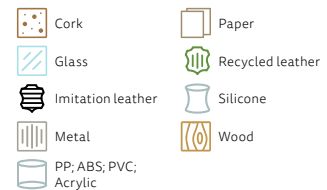

Recommended materials

SUB

SUBLIMATION

Printing a logo on a paper using a printer with sublimation inks. The ink is transferred to the product by pressure and heat.

Recommended materials

STI

STICKERS

Printing stickers on white, silver or gold paper with a great variety of sizes and shapes.

Recommended materials

EDB

EMBROIDERY

Technique that allows customisation on different types of fabric with great quality and perfection.

Recommended materials

SND

SANDBLASTING

Printing of the logo through sandblast against a surface at high speed.

Recommended materials