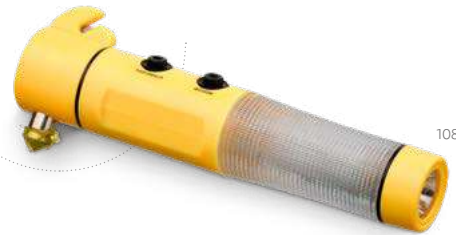

⌵ Folded: 160 x 100 mm | Open: 420 x 100 mm

🔪 LSR – 80 x 10 mm

• Seat belt cutter and window breaker

108

**Flashmer** — 94759

Emergency hammer with magnet, car seat belt cutter and flashlight with 1 white LED and 3 red LEDs. Includes 2AA batteries. This product supplied in a box.