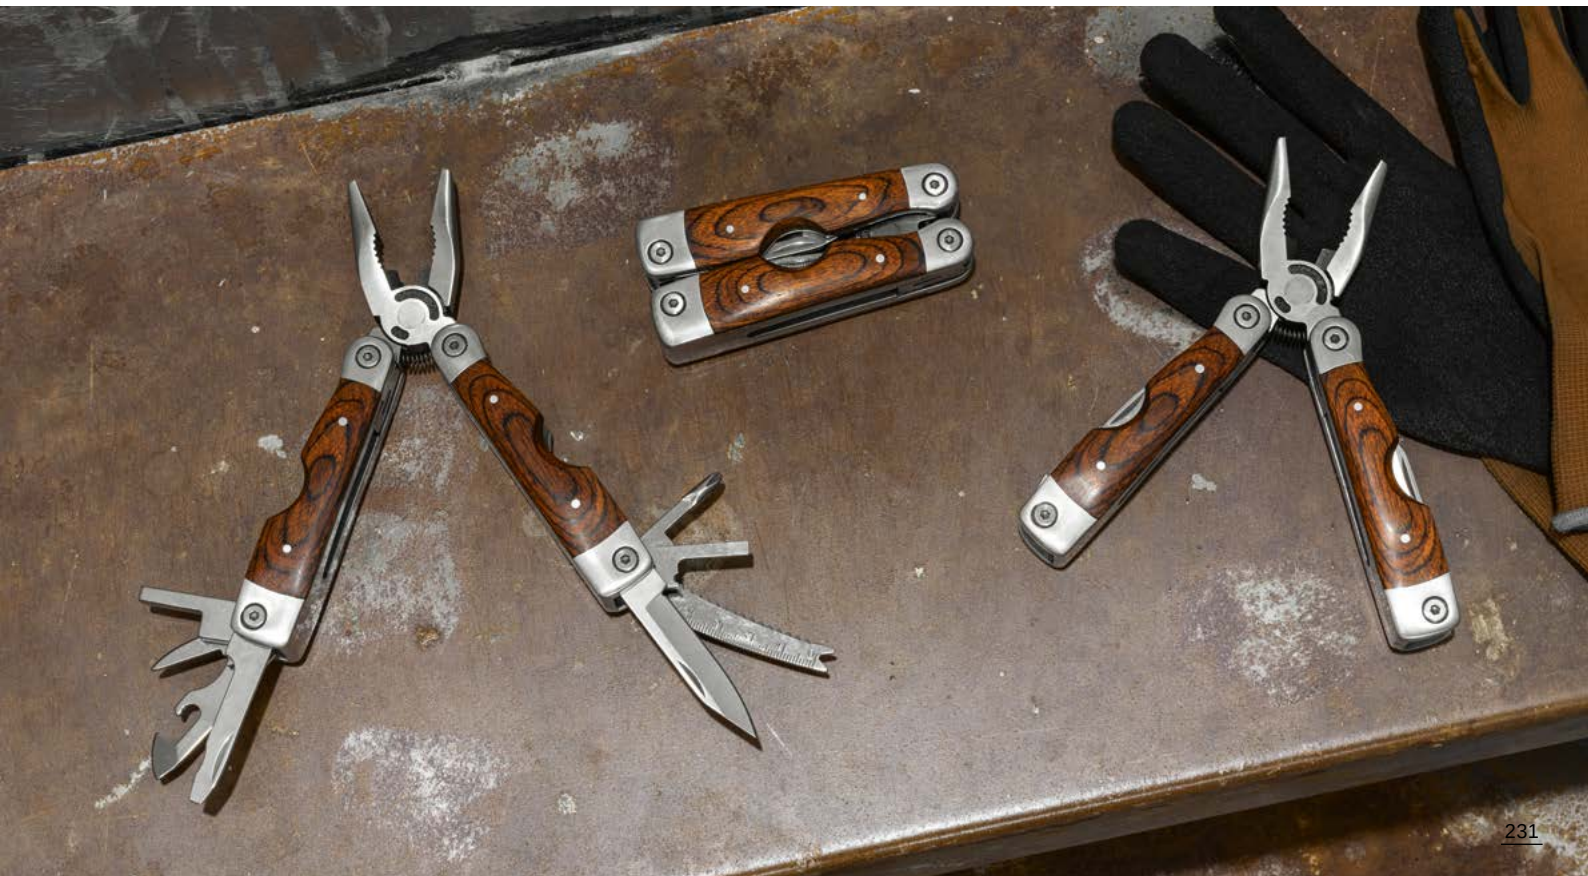

Inox Dunito — 94016

Folding mini multi-function pliers made of stainless steel and aluminum. Includes 9 functions: pliers, saw blade, 2 openers, cross head screw, knife, flat head screwdriver (large and small) and nail file. Supplied in 600D pouch.

⌵ Closed: 35 x 70 x 18 mm | Pouch: 50 x 90 x 20 mm

🔪 LSR – 25 x 4 mm

With 20 functions

Inox Magnum — 94022

Folding pliers with multi-function tools in stainless steel and wood. Includes 20 functions: pliers, screwdriver, bit and 10x bit adapter, leather awl, bottle opener, ruler, fish scale, hook puller, PH screwdriver, flathead screwdriver, knife and screw. Supplied in polyester bag.

⌵ 45 x 100 x 25 mm | Pouch: 65 x 140 x 30 mm

🔪 PDP – 30 x 25 mm