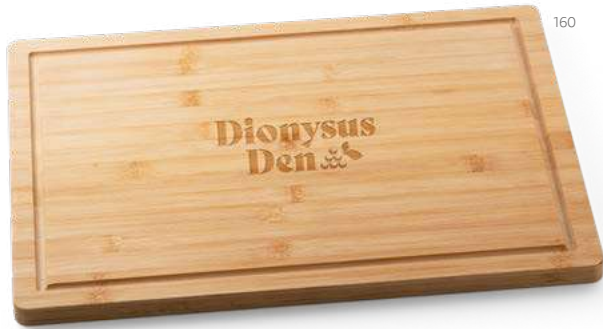

⇒ **ECologic**

Marjoram — 94261

Bamboo cutting board. Supplied with a kraft gift box.

± 400 x 300 x 15 mm

➤ **LSR** – 190 x 190 mm