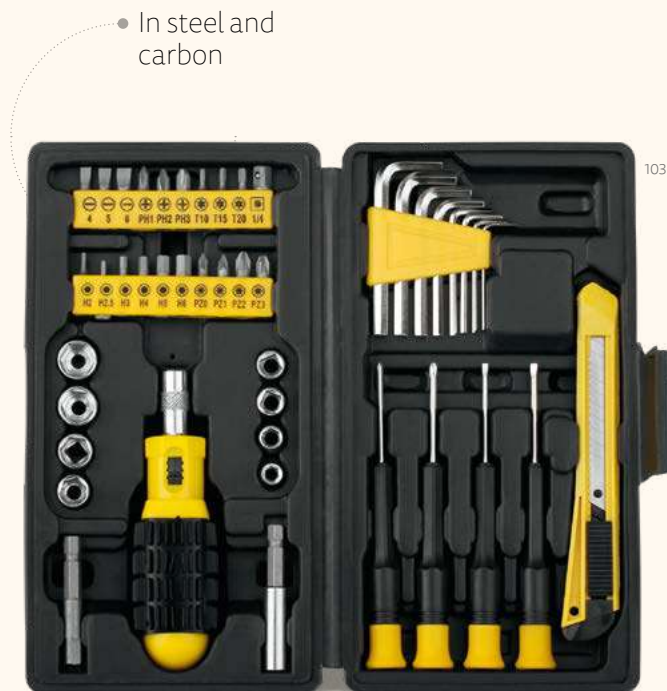

Be prepared to solve any unforeseen issues