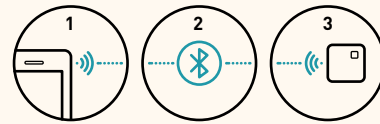

± 102 x 63 x 3 mm

LSR – 40 x 10 mm

**Shelley** — 93320

Silicone smartphone card holder with a sticker on the back.

± 57 x 87 x 3 mm

SCR – 35 x 30 mm

**Lavoisier** — 97342

ABS bluetooth locator with keyring and up to 20m range and geolocation. Includes 1 CR2032 battery and is compatible with Android and iOS. Supplied in gift box.