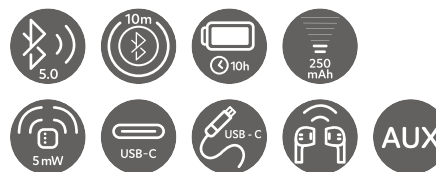

103

Melody 97957

The Melody are foldable PU wireless headphones with Bluetooth 5.0 connection. Modern and original, Melody are perfect to listen to your favourite music. Supplied in a black gift box.

190 x 205 x 50 mm

LSR – Ø40 mm

Foldable

CHARACTERISTICS:

- ⊙ Foldable
- ⊙ Microphone
- ⊙ Volume control
- ⊙ Connection to mobile device playlist
- ⊙ Cable included