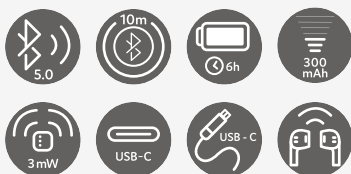

CHARACTERISTICS:

- ⦿ Connection to mobile device playlist
- ⦿ Charging box