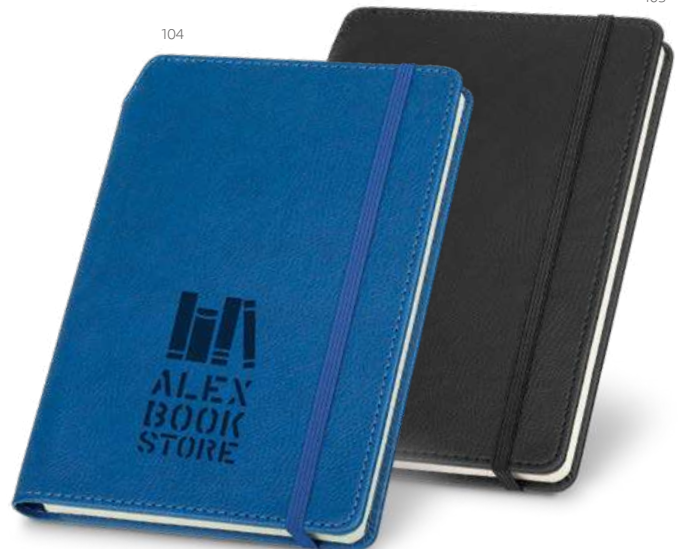

Moriah — 93799

A5 notepad with hardcover in imitation leather. This notepad has 192 lined pages, pen holder (pen not included) and elastic band.

140 x 210 mm
LSR – 100 x 180 mm