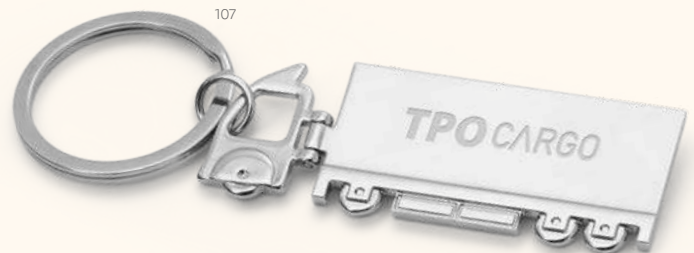

Wagoner — 93341

Truck-shaped metal keyring.
Supplied in a gift box.

▮ 26 x 71 x 3 mm

↙ LSR – 35 x 15 mm