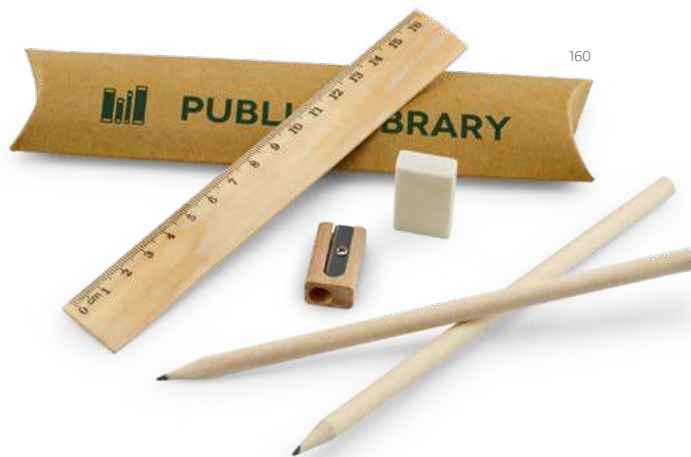

160

Rhombus — 91932

Writing set that includes a 16.5 cm ruler, 2 graphite pencils (HB), 1 rubber and 1 sharpener. Set supplied in a Kraft paper case.

⌘ Pouch: 190 x 45 x 20 mm

✂ SCR – 140 x 30 mm