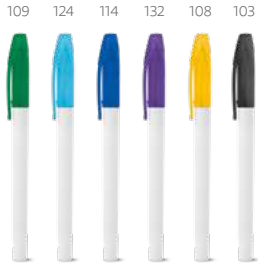

Jade — 51110

PP ball pen with white body and coloured cap with clip. Blue ink.

∅10 x 142 mm

▲ SRC – 50 x 24 mm