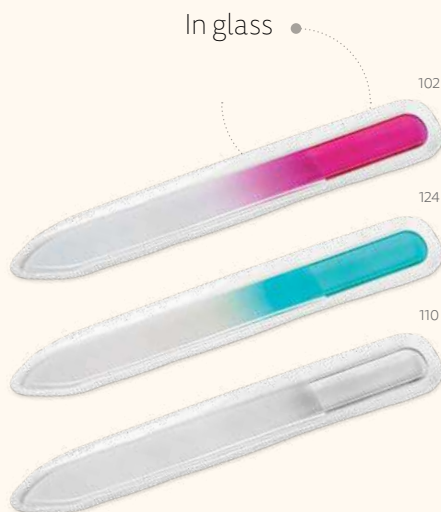

Raspera — 94861

Glass nail file. Supplied in a pouch.

☿ 12 x 140 x 3 mm

♣ PDP – 8 x 30 mm