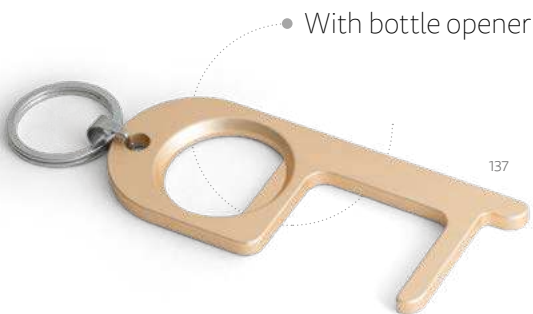

## Handy — 95049

Aluminium keyring with bottle opener. Due to its design, it can be used to open doors and its tip allows the use of buttons, such as the ATM or the elevator.

± 37 x 88 x 4 mm

➤ LSR – 30 x 6 mm