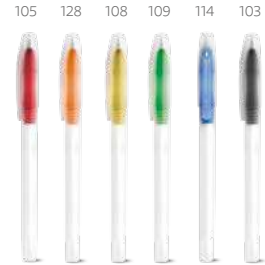

 **Ana** — 91693  
 ABS ball pen with clip. Blue ink.  
 ∓ Ø10 x 145 mm  
 ⚡ PDP – 55 x 6 mm

**Jade** — 51110

PP ball pen with white body and coloured cap with clip. Blue ink.

∅10 x 142 mm

▲ SRC – 50 x 24 mm