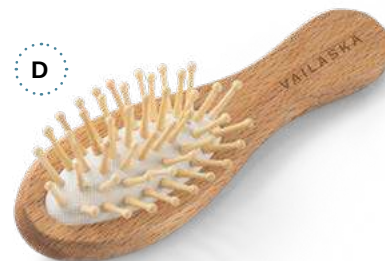

Dern — 95055

Hairbrush with wooden handle and bamboo bristles. Ideal for travelling. Supplied in a kraft paper gift box.

▮ Brush: 156 x 43 x 25 mm | Box: 165 x 55 x 35 mm

▮ LSR – 50 x 20 mm

D