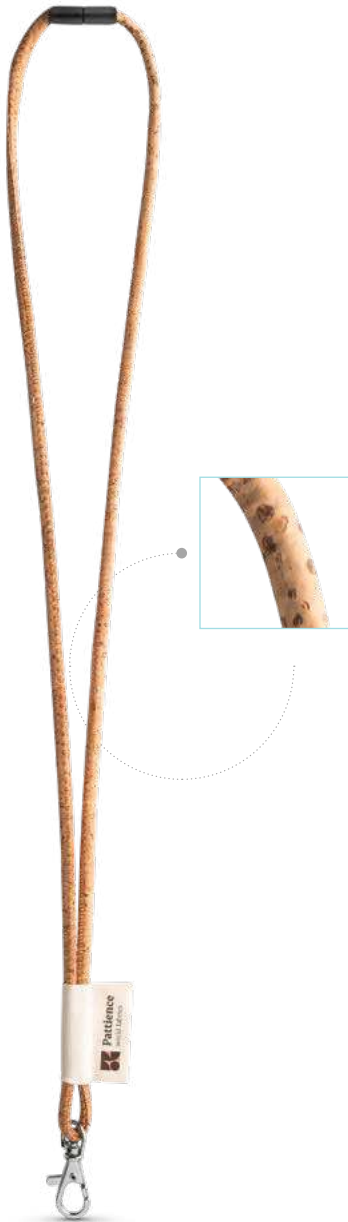

### 75096

Customisable Original Lanyards® cork lanyard. Includes the following accessories and extras: Cotton label (43 x 15 mm); carabiner (9 mm) and safety lock.

∓ Ø5 x 470 mm