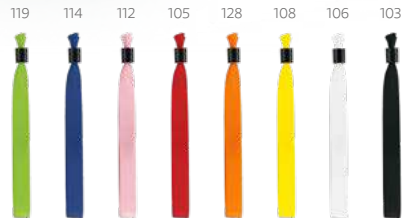

119

114

112

105

128

108

106

103

Seccur — 94970

Tamper proof satin bracelet with security clasp. Available in a wide range of colours.

± 320 x 15 mm

➤ SCR - 200 x 10 mm