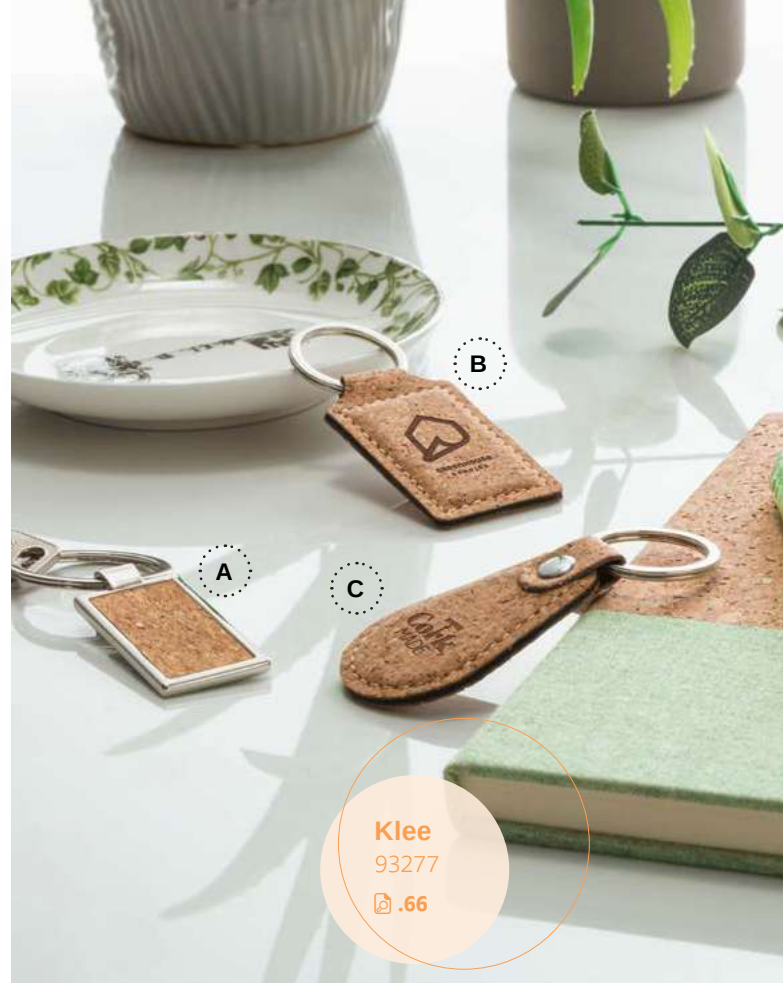

B

A

C

Klee
93277

LSR .66

B

160