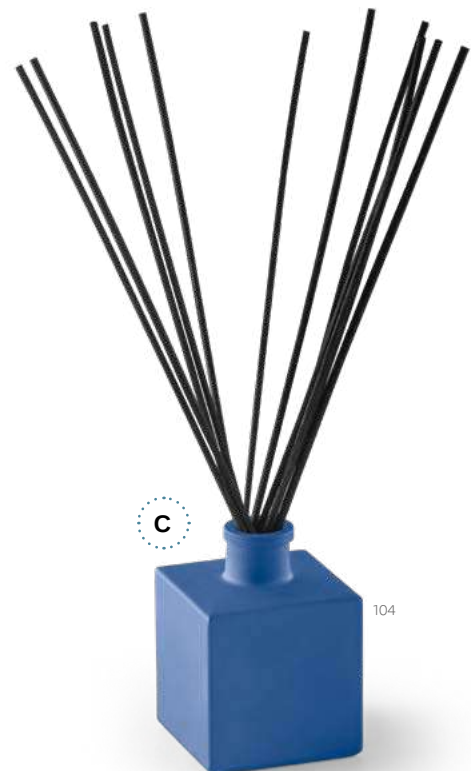

MADE IN EUROPE

Maslany — 95066

Natural aromatic soy wax candle in a glass cup with a wooden lid. Quantity up to 80g. Supplied in an individual gift box. Made in Europe.

- Colour 105 - Red berries fragrance
- Colour 104 - Jasmine note
- Colour 106 - Vanilla note
- Colour 133 - Fragrance of cinnamon and lemon

∅ 57 x 69 mm
LSR - ∅ 45 mm

A

MADE IN EUROPE

Duval — 95075

Natural aromatic soy wax candle in a glass cup with a wooden lid. Quantity up to 180g. Supplied in an individual gift box. Made in Europe.

- Colour 105 - Red berries fragrance
- Colour 104 - Jasmine note
- Colour 106 - Vanilla note
- Colour 133 - Fragrance of cinnamon and lemon

∅ 78 x 88 mm
LSR - ∅ 65 mm

B

MADE IN EUROPE

Yeun — 95067

Aroma diffuser in glass bottle with wood lid. The diffuser rods are made of rattan - a natural fibre perfect for diffusing fragrances. Quantity up to 100 mL. Supplied in individual gift box. Made in Europe.

- Colour 105 - Red berries fragrance
- Colour 104 - Jasmine fragrance
- Colour 106 - Vanilla notes
- Colour 133 - Fragrance of cinnamon and lemon

57 x 80 x 57 mm
STI - 40 x 200 mm

C