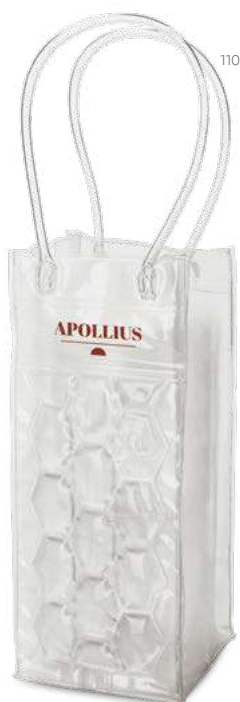

Colombia — 94194

PVC cooler bag for 1 bottle with 35 cm handles.

☒ 100 x 250 x 100 mm

🔪 SCR – 60 x 20 mm