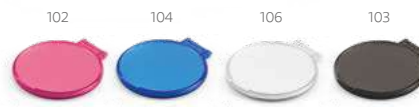

☿ 100 x 53 x 20 mm

♣ SCR – 45 x 30 mm

**Streep** — 94853

Practical round shaped mirror. An ideal size to carry in a handbag.

☿ Ø60 x 5 mm

♣ DUV – Ø40 mm

**Lopez** — 94857

Four-piece manicure set in PVC case with nail file, tweezers, nail clipper and cuticle pusher.