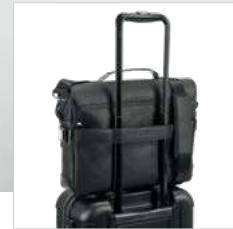

Trolley socket

103

15,6" Empire Suitcase II 92359

10,5"

The Empire II is a classic and sophisticated high quality textured polyfleece briefcase. It has 2 outer pockets with hidden zippers, and several inner pockets in the front, that facilitate storage. The main compartment closes with a zipper and contains 2 padded dividers, compatible with a laptop up to 15.6" and a tablet up to 10". The finest detail was taken into account during its design, like all the products in this collection. This make the Empire II briefcase the ideal ally for everyday life, which doesn't go unnoticed. The trolley strap adds versatility when travelling. The briefcase is supplied in a non-woven bag.

⌘ EMPIRE SUITCASE II: 380 x 280 x 80 mm |

Bag: 500 x 500 x 80 mm

↗ LSR - 15 x 15 mm

103

14" Empire Suitcase I 92360

Empire I is a modern executive high quality PU briefcase with a touch of sophistication. It has 2 hidden external pockets and a main compartment that closes with a flap. The main compartment contains 2 padded dividers, compatible with a laptop up to 14" and a tablet up to 10.5", and several pockets that facilitate storage. The different ways of transporting this briefcase make it a versatile bag, which is reinforced by its trolley strap. The innovative Empire I magnet closure on the side makes this briefcase unique. The design details focus on both functionality demonstrated by the metallic details on the handle guaranteeing the quality and uniqueness of the Empire I. The briefcase is supplied in a non-woven bag.

⌘ EMPIRE SUITCASE I: 370 x 270 x 80 mm |

Bag: 500 x 500 x 80 mm

↗ LSR - 15 x 15 mm