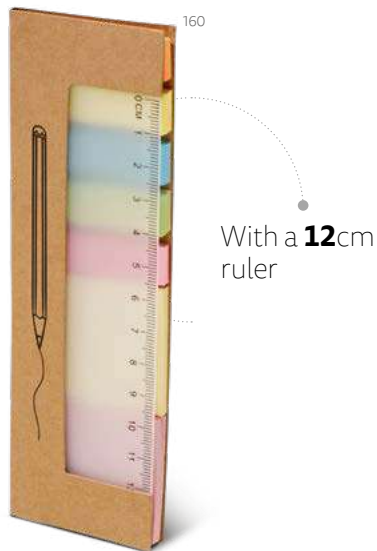

James — 93448

Sticky notes set with 7 sets of coloured page markers (25 sheets each set) and 12 cm ruler (printed scale).

⌄ 159 x 50 x 3 mm

🔪 SCR – 130 x 12 mm