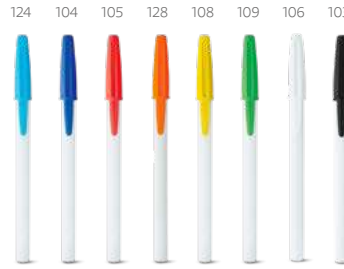

CARIOCA

MADE IN EUROPE

Corvina — 91216

CARIOCA® ball pen with coloured cap with clip. Blue ink. Made in Europe.

∅10 x 145 mm

SRC – 55 x 20 mm