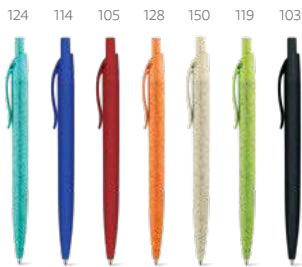

B

ECologic

Camila — 81168

Wheat straw fibre and ABS ball pen with clip, available in multiple colours. Environmentally friendly ball pen. Blue ink.

∅10 x 141 mm

PDP – 60 x 6 mm