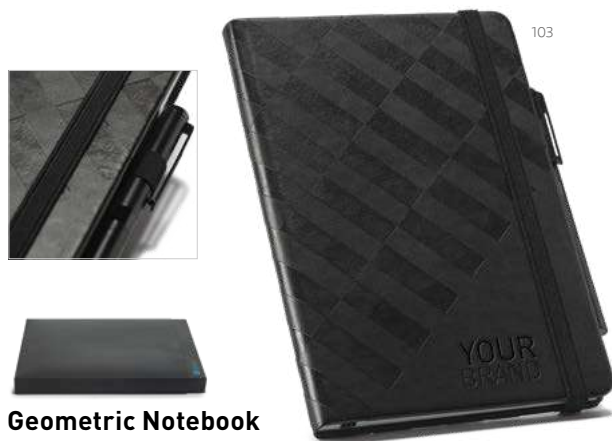

103

A5 **Geometric Notebook**
93596

Geometric is a A5 notepad with PU hard cover and 256 lined pages from a sustainable forest management. The design of the cover was inspired by Geometric figures based on optical illusion patterns. The elastic band, which allows to close the notepad, the bookmark and the pen holder (pen not included) reinforce the usefulness of this notepad. More than a notepad, it is a support for communicating emotions. Something very personal and unique.

⌘ Notepad: 140 x 210 mm | Box: 175 x 25 x 265 mm
✂ HTS – 40 x 30 mm