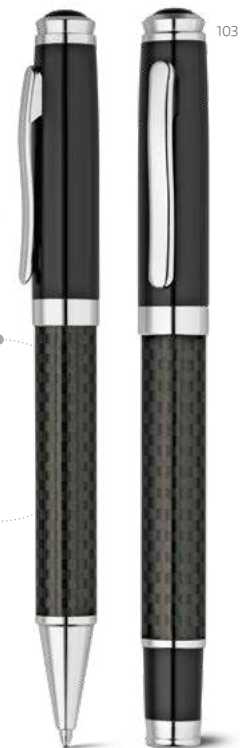

Carbon Fibre

Chess — 91835

Pen set with metal and carbon fibre rollerball and ball pen, both with a clip. Ball pen with twist mechanism. Black with chrome trim. Supplied in a cushioned imitation leather case. Black ink.

∓ Ø13 x 139 mm | Case: 195 x 100 x 47 mm

↗ LSR – 35 x 6 mm