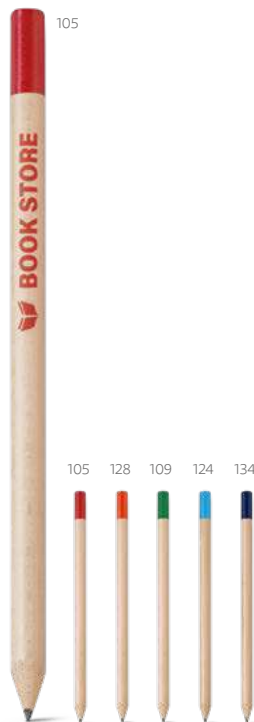

Rizzoli — 91738

Sharpened graphite pencil with coloured ends.
Degree of hardness: HB.

∅ 8 x 175 mm
PDP – 50 x 5 mm