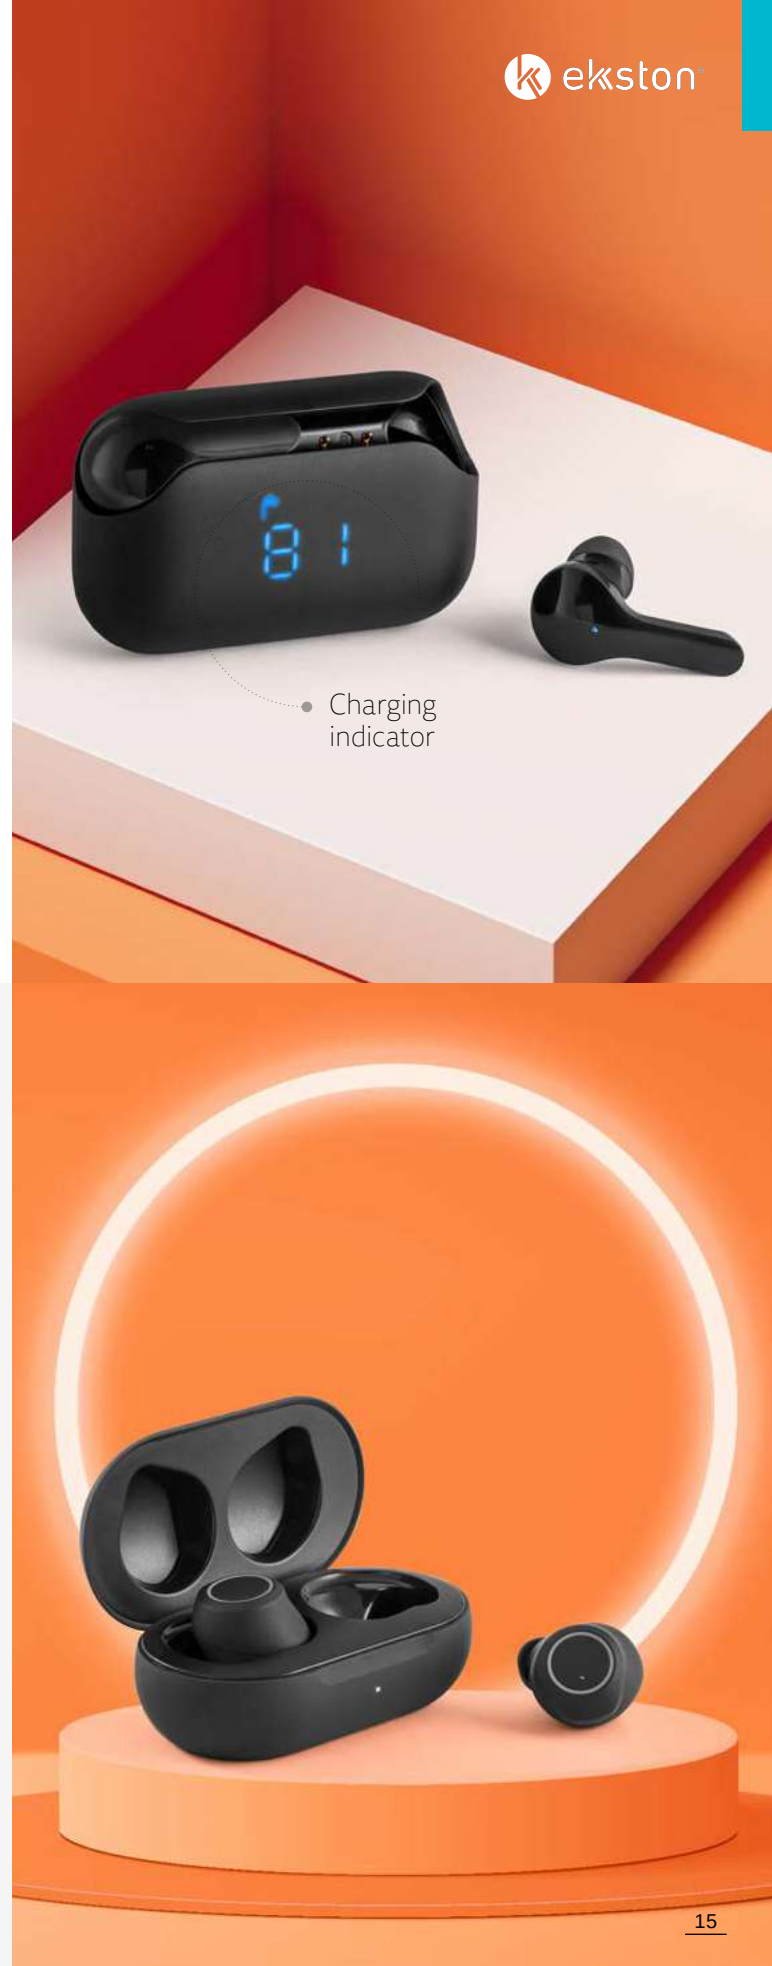

Vibe 97954

103

Vibe are true wireless ABS earphones with Bluetooth 5.0. Perfect to carry anywhere as the storage case also serves as a charger. Never run out of music in your daily life or worry about the rain, as they are water resistant. Supplied in a black gift box.

± 69 x 42 x 25 mm
↗ PDP – 30 x 5 mm

CHARACTERISTICS:

- ⦿ Microphone
- ⦿ Touch control
- ⦿ LED indicator
- ⦿ Connection to mobile device playlist
- ⦿ Charging box

Bass 97955

103

Bass are true wireless earphones with 5.0 bluetooth. The storage case is also a charger, which makes Bass practical and easy to take everywhere. Supplied in a black gift box.

± 68 x 39 x 28 mm
↻

CHARACTERISTICS:

- ⦿ Connection to mobile device playlist
- ⦿ Charging box