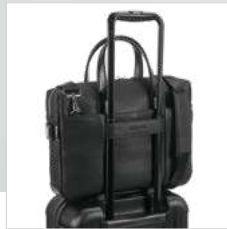

Trolley socket