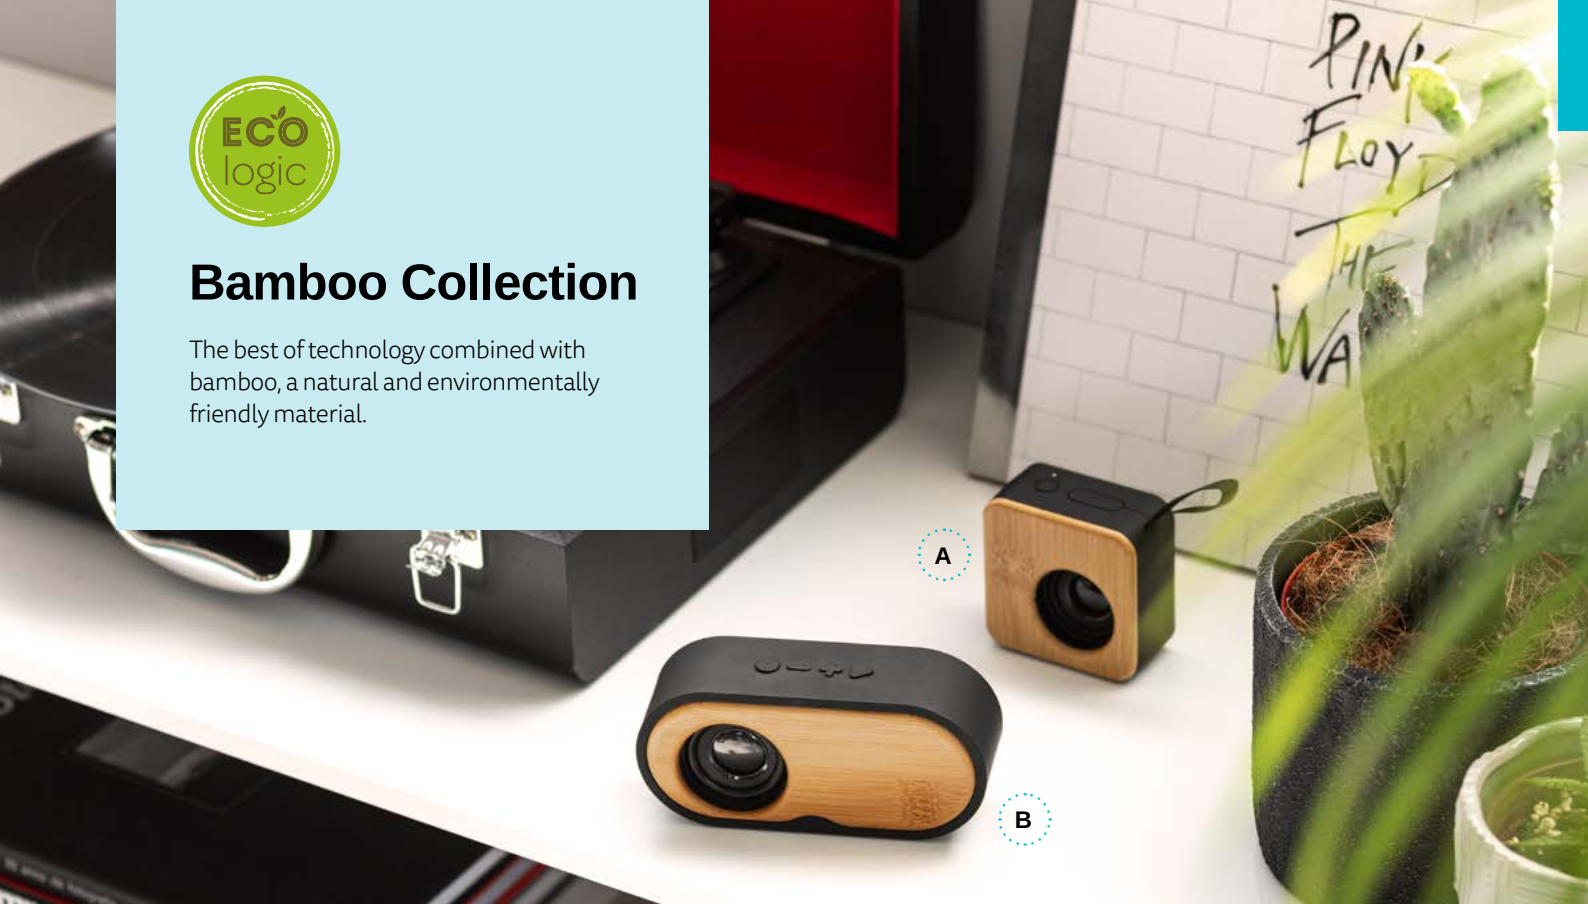

Bamboo Collection

The best of technology combined with bamboo, a natural and environmentally friendly material.

A

B

• Battery life up to **4h**

• Battery life up to **5h**

• Radio function

103

103

• Radio function