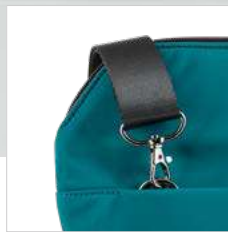

Adjustable straps

Rover Backpack II 92188

174

The Rover Backpack II is a versatile backpack adaptable to any look and the ideal choice for a walk or a trip, due to its modern, light and practical fabric. The details in imitation leather, as well as the small metal accessories make it an elegant and attractive product. The imitation leather bottom allows it to be cleaned easily. The backpack has two external pockets and a main compartment, with an inner pocket. The back and the front are the same, only in different colors, black or blue, and with detachable straps, it can be worn on both sides. This backpack can be used in two sizes: folded top or open top and in different shapes: backpack or shoulder bag, perfect for a busy everyday life and to carry the essentials. Capacity up to 12L. Supplied in a non-woven bag.

Fully open backpack: 300 x 420 x 110 mm |
Partially closed backpack: 300 x 330 x 110 mm |
Non-woven bag: 500 x 500 x 80 mm
TRS – 140 x 140 mm