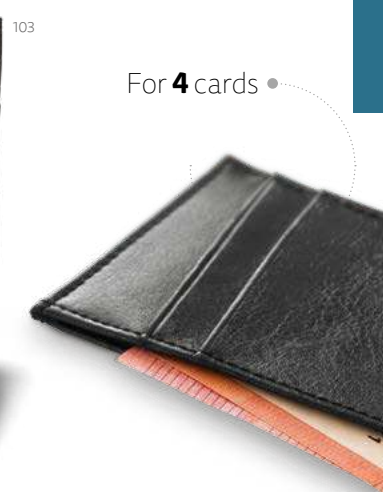

103

Kutcher — 93316

RFID blocking leather card holder with capacity for 4 cards and a compartment for bills. Supplied in a gift box.

▮ 65 x 106 mm | Box: 80 x 115 x 15 mm

➤ **HTS** – 40 x 40 mm