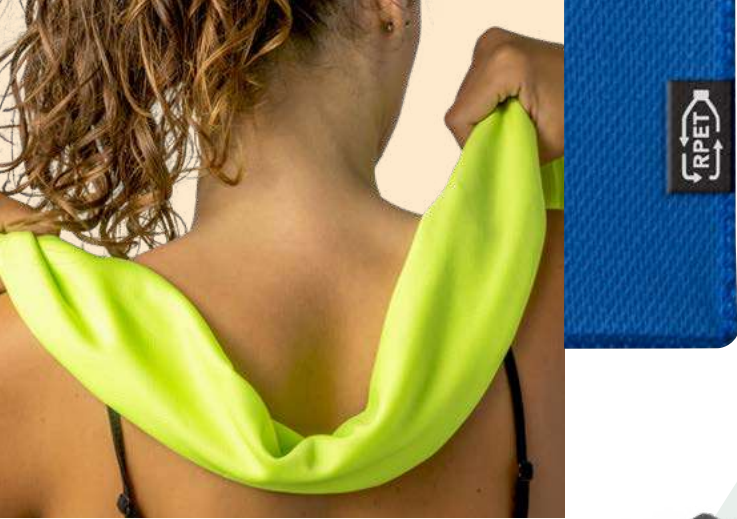

• RPET material

ecologic PACK'IN .478

Bernal — 99969

rPET fitness cooling towel. Supplied with a black non-woven pouch. Reusable towel, machine washable.

Towel: 300 x 800 mm | Pouch: 100 x 200 mm

TRS - 200 x 200 mm

PACK'IN .478

Artx — 99968

Sports towel in polyamide and polyester. Refreshing towel, when wet remains cold for a few hours. If it gets warm, just shake it to reactivate its freshness. Reusable towel, machine washable.

Towel: 300 x 800 mm

TRS - 200 x 150 mm

Artx Plus — 99967

Set with a PP and PET bottle and a polyamide and polyester sports towel. Bottle with handle, practical to be taken anywhere and capacity up to 440 mL. Refreshing towel that, when wet, stays cool for a few hours. If it warms up, just shake it, reactivating its freshness. The towel is reusable and washable in the washing machine.

Towel: 300 x 800 mm | Bottle: Ø65 x 183 mm

TRS - 200 x 200 mm