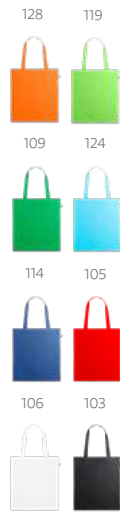

Maputo — 92929

rPET 190T bag. Made from recycled plastic contributing to the reduction of waste in the environment. With 60 cm handles.

380 x 420 mm

TRS – 280 x 200 mm