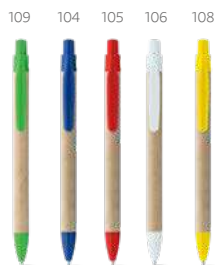

#### Papyrus — 91621

ABS and kraft paper ball pen with touch tip. Blue ink.

∅10 x 115 mm

PDP – 50 x 5 mm

109

109

104

105