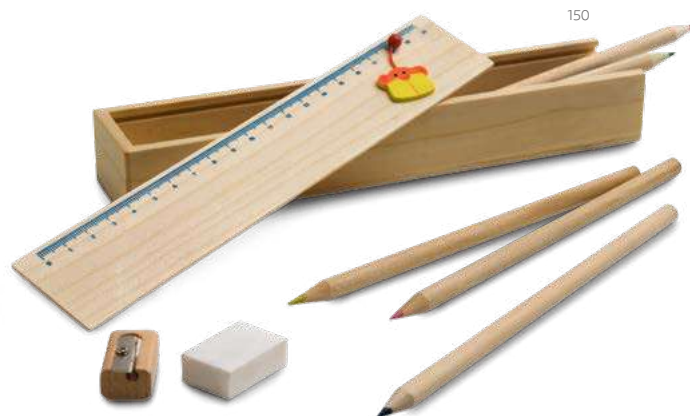

150

Doodle — 91756

Drawing set supplied in wooden box. Includes a 20 cm ruler, 6 colouring pencils, 1 graphite pencil, a sharpener and an eraser.

⊓ 220 x 43 x 32 mm

✂ PDP – 50 x 15 mm